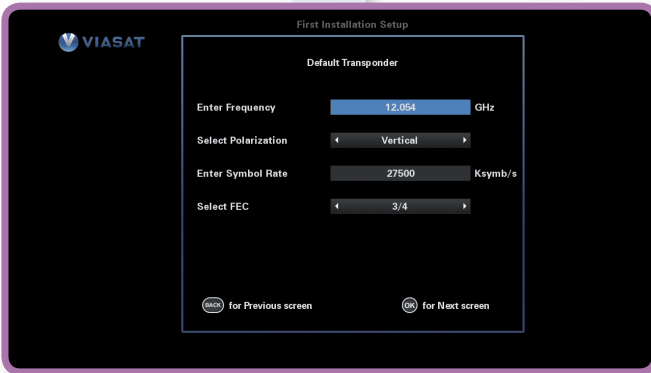

Satellite version only.

(a)

(b) *Not working with SatCR

Satellite version only.

(Free to Air Channels)

FTA channels are only available for satellite customers (not IPTV)
(Not supported with LNB setting SatCR)