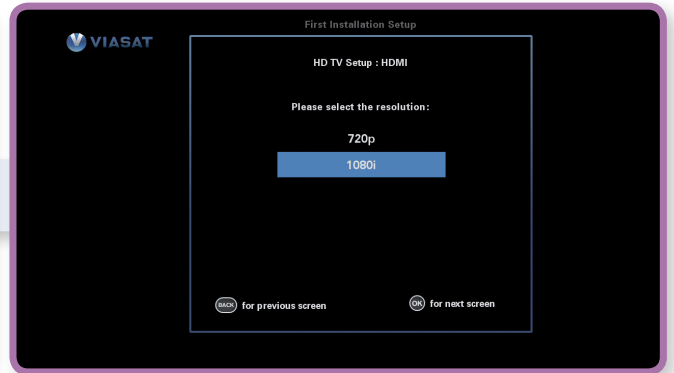

Satellite version only.

(a)

(b) *Not working with SatCR

Satellite version only.

(Free to Air Channels)

FTA channels are only available for satellite customers (not IPTV)
(Not supported with LNB setting SatCR)