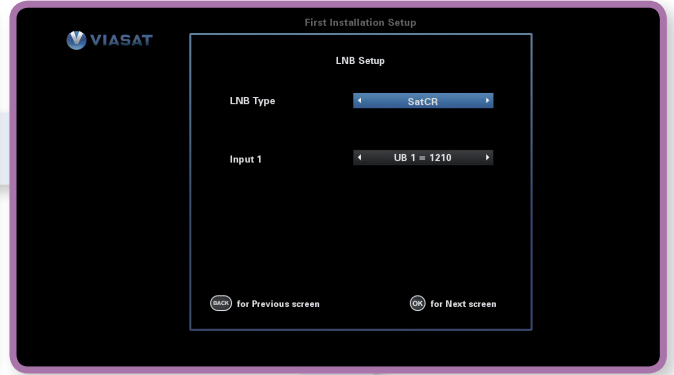

Satellite version only.

(a)

(b) *Not working with SatCR

Satellite version only.

(Free to Air Channels)

FTA channels are only available for satellite customers (not IPTV)
(Not supported with LNB setting SatCR)