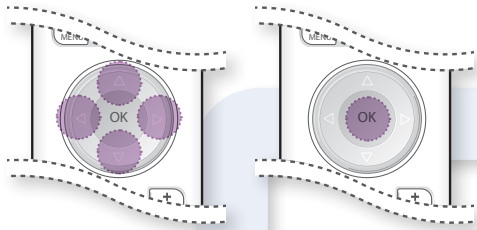

Satellite version only.

(a)

(b) *Not working with SatCR

Satellite version only.

(Free to Air Channels)

FTA channels are only available for satellite customers (not IPTV)
(Not supported with LNB setting SatCR)